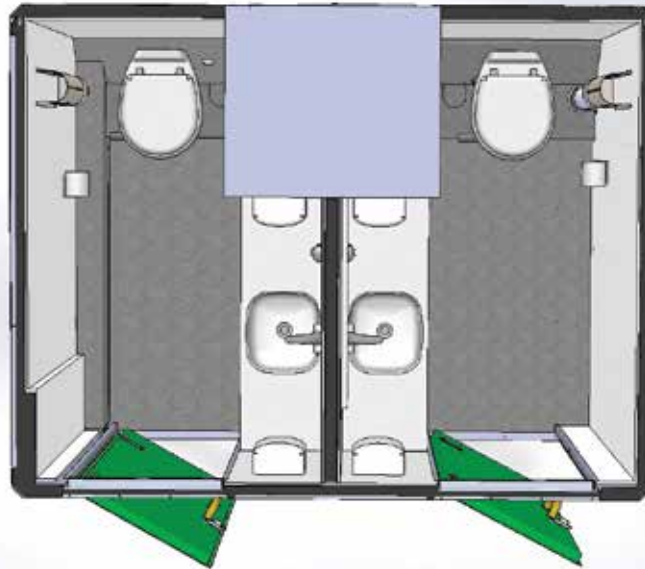

Solar powered

- Power is drawn from sunlight via solar panels.

Double toilet

- Spacious double toilet cubicle.
- Fully stocked with consumables, ie; soap, hand towels & toilet rolls.

Hand towel, soap dispenser & mirror

Fresh water flushing toilet

- Fresh water toilet with low flush.
- Foot operated flush.

Toilet roll holders

Hot running water

- Wrist to elbow sink.
- Sensor taps.

Technical Information

Transport	Road towable 4 x 4 vehicle 2000KG towing capacity
Gross Weight	2,000 KG
Axle Configuration	Single axle
Height (when lowered)	2.44m
Height (when raised)	2.71m
Length (when parked)	2.82m
Length (when towing)	4.02m
Width	2.1m
Diesel Tank Capacity	20 litres
Water Tank Capacity	400 litres
Waste Tank Capacity	600 litres
No of Flushes	Approx 800 flushes before waste tank needs to be emptied.
Security	Anti-vandal, high security doors. Retractable drawbar with lockable shutter.
Raised / Lowered	Hydraulically operated by push button