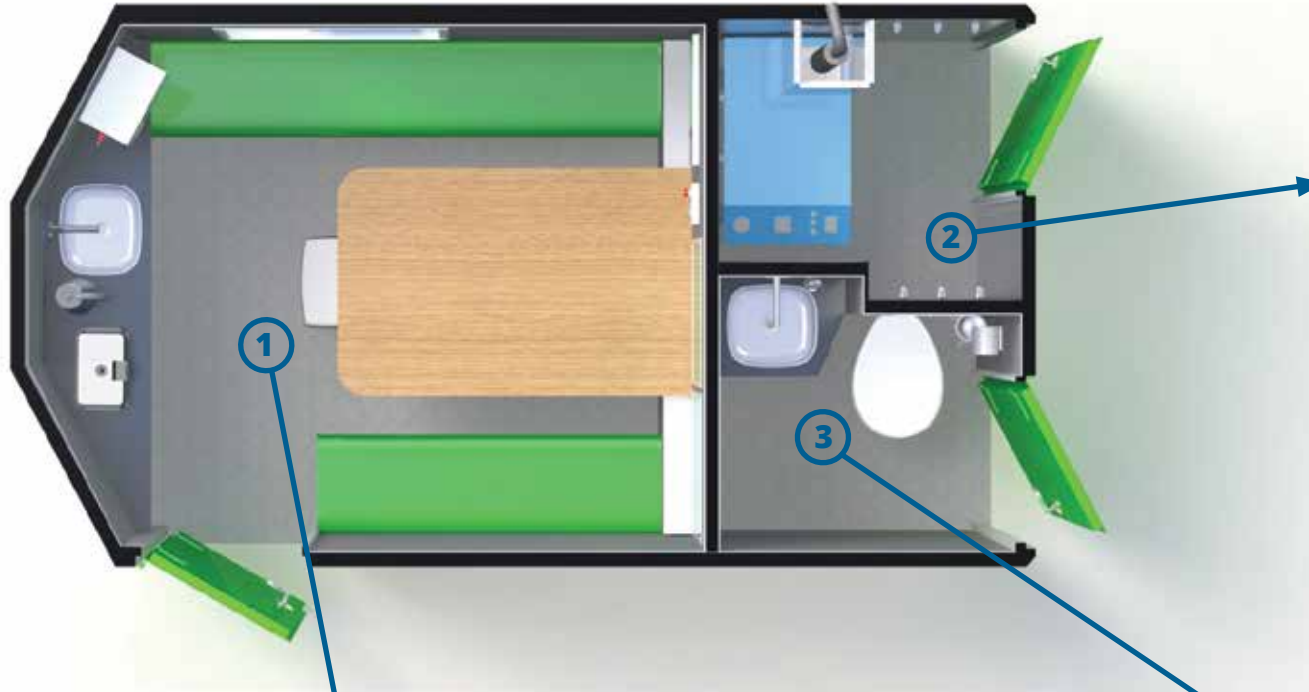

7-PERSON MOBILE WELFARE UNIT

Rego Hire's Eco Welfare Pod has been designed to provide the highest levels of safety, security, strength and comfort in the most remote and exposed locations. The Eco Welfare Pod can accommodate up to 7 people and is available to hire nationwide.

Some key features include;

- Spacious canteen facilities equipped with fridge, grill, microwave & kettle;
- Fresh water flushing toilet facilities;
- drying room.

The Eco Welfare Pod has its own built in water and waste tanks. These tanks have capacity to enable the unit to operate for one week before servicing is required (results are based on 7 people with normal usage). This service (water tank refilled and waste tank emptied) can be provided by Rego Hire.

2. Drying Room

- Timed heating supplied by a diesel blower heater
- Electric power supplied by 230V diesel generator & 12V batteries
- Coat hooks for hanging clothes

3. Toilet Area

- Fresh water flushing toilet
- Soap dispenser
- Hand towel dispenser
- Wrist to elbow sink
- Hot running water
- Toilet roll holder
- Mirror

1. Canteen Area

- Seating & large table for 7 people
- Kettle
- Microwave
- Grill
- Fridge
- Hot running water
- Water dispenser
- Hand towel dispenser
- Notice board
- 230V double socket
- USB ports

Technical Information